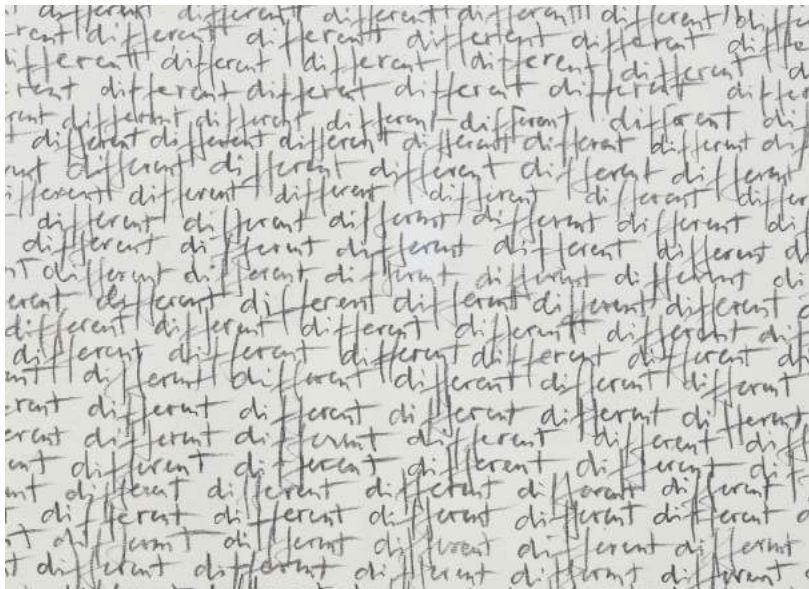

different & identic, 2002, each 110 x 160 cm
graphit and colour pencil on paper

details from *different & identic*, 2002, each 110 x 160 cm
graphit and colour pencil on paper

*from earth: oege, 2002. from earth: salzburgerland 14, 1989, each 73 x 51 cm
grounded and rubbed earth pigment*