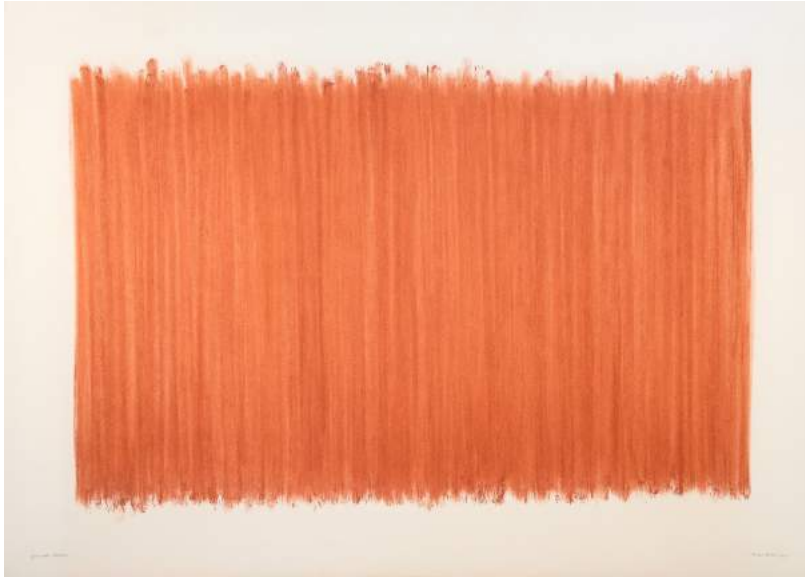

v73-240 random dots in space, 1973, 73 x 102 cm. ink on board
v70-52 random dots, 1970, 50 x 65 cm. ink on paper