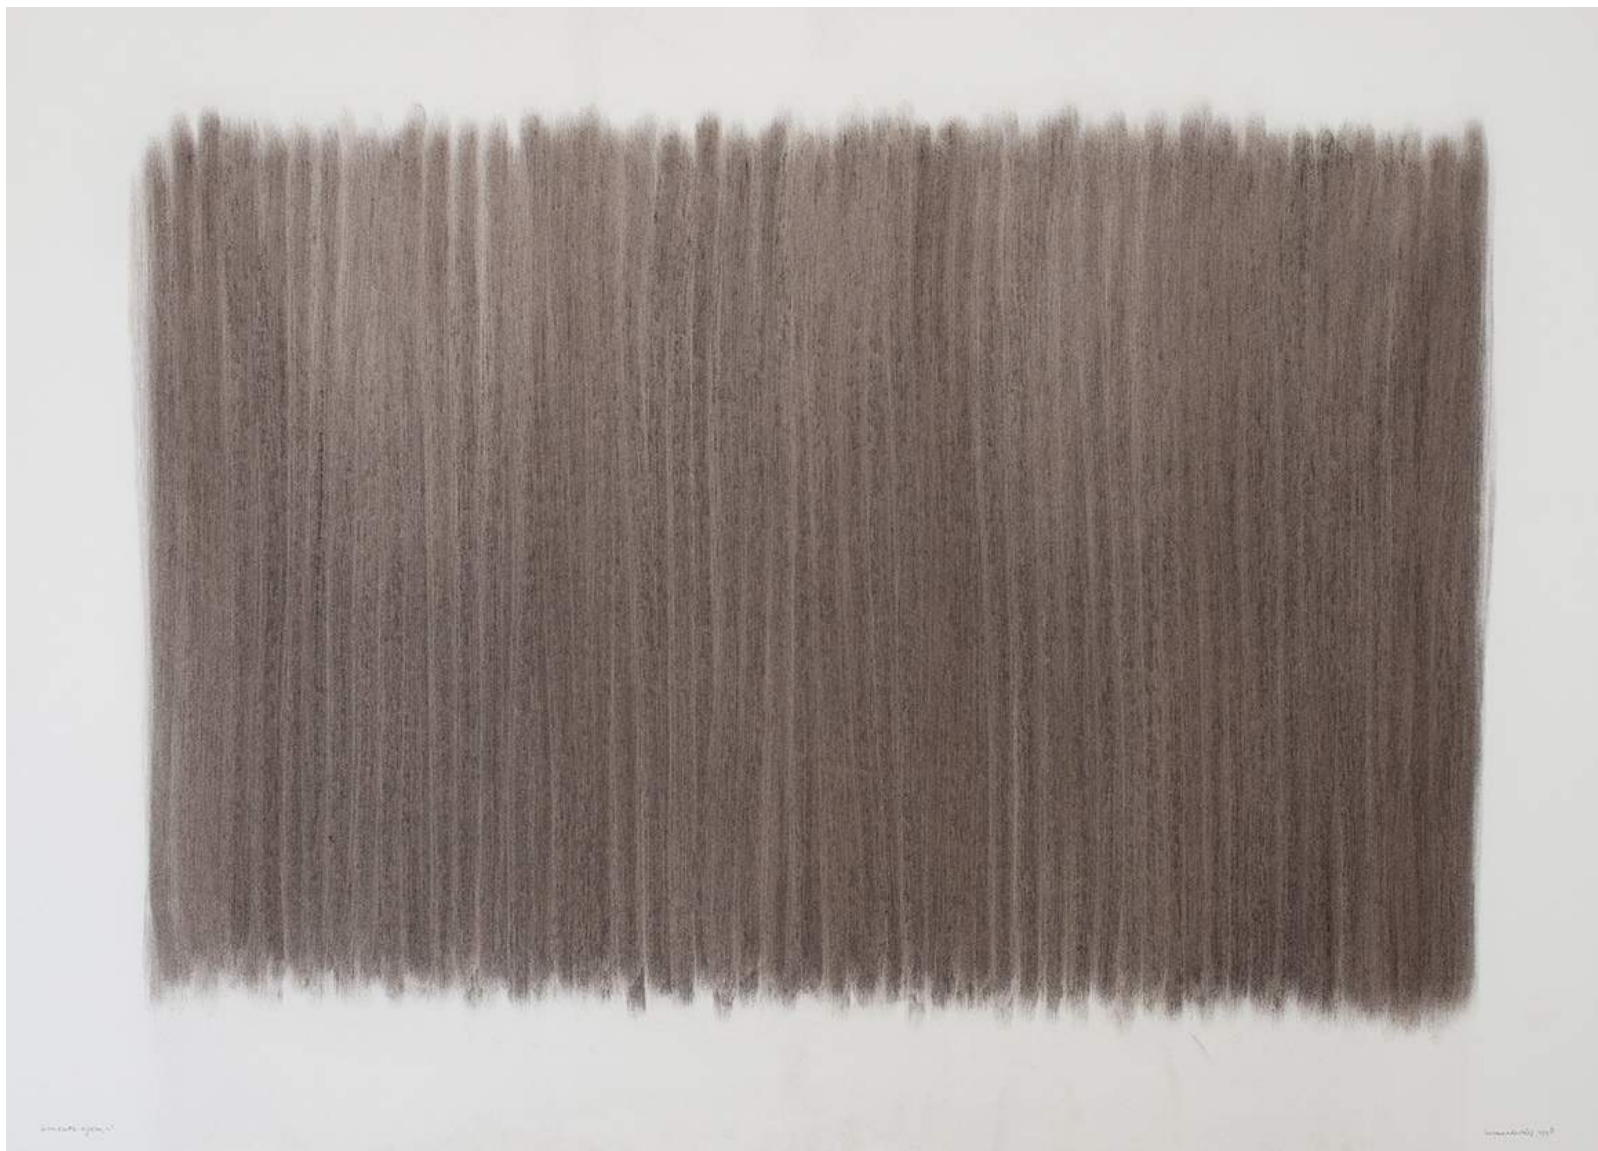

from earth: leijssen, nl, 1999, 70 x 100 cm
grounded and rubbed earth pigment