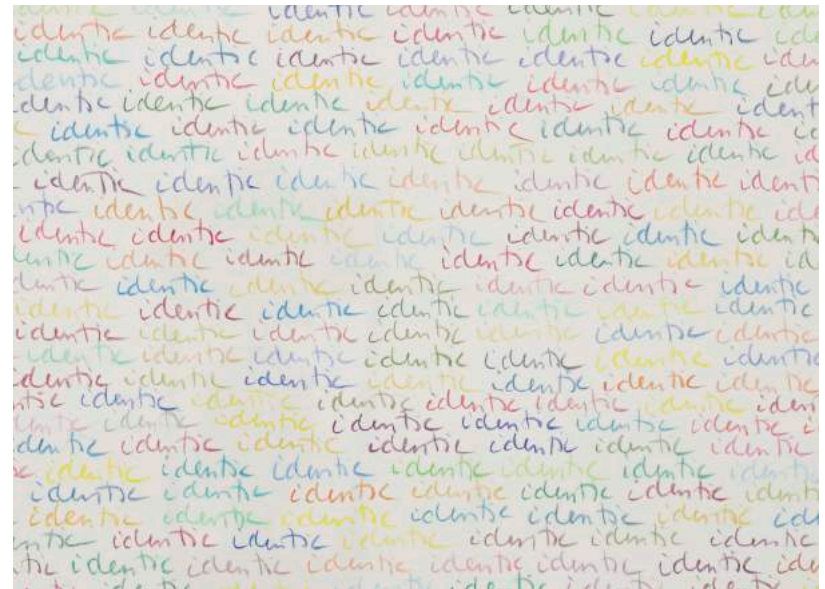

different & identic, 2002, each 110 x 160 cm
graphit and colour pencil on paper

details from *different & identic*, 2002, each 110 x 160 cm
graphit and colour pencil on paper

*from earth: oege, 2002. from earth: salzburgerland 14, 1989, each 73 x 51 cm
grounded and rubbed earth pigment*