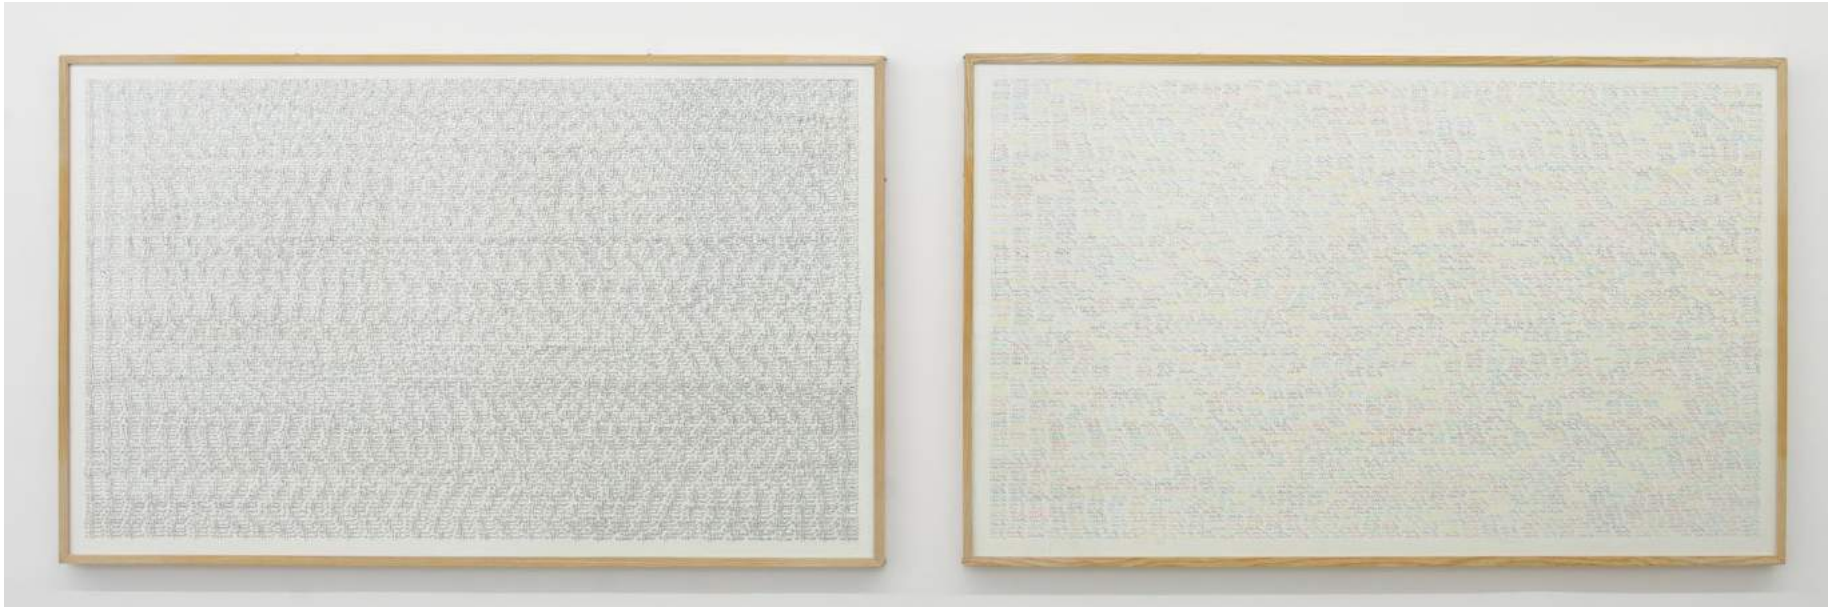

different & identic, 2002, each 110 x 160 cm
graphit and colour pencil on paper

details from *different & identic*, 2002, each 110 x 160 cm
graphit and colour pencil on paper

*from earth: oege, 2002. from earth: salzburgerland 14, 1989, each 73 x 51 cm
grounded and rubbed earth pigment*